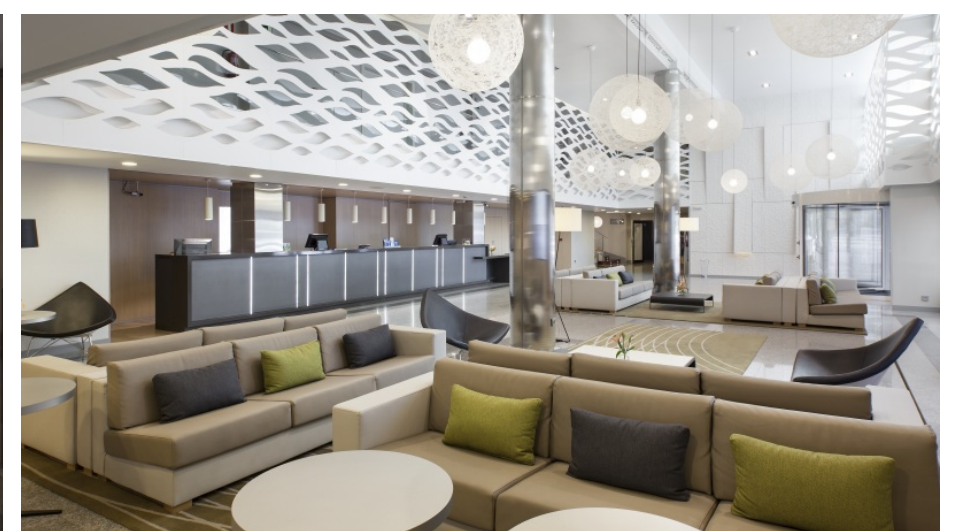

Gastronomy

Restaurante Gayarre serves delicious local and international cuisine in a comfortable and pleasant atmosphere. A wide range of options are offered to satisfy all needs and tastes. We cater for work luncheons, banquets and weddings, and boast an excellent breakfast buffet.

Health Activities and Sport

The hotel has its own 100 m2 gym on the 11th floor, with treadmills, elliptical machines, exercise bicycles and different options for strength-building workouts. Open from 8:00 a.m. to 10:00 p.m.