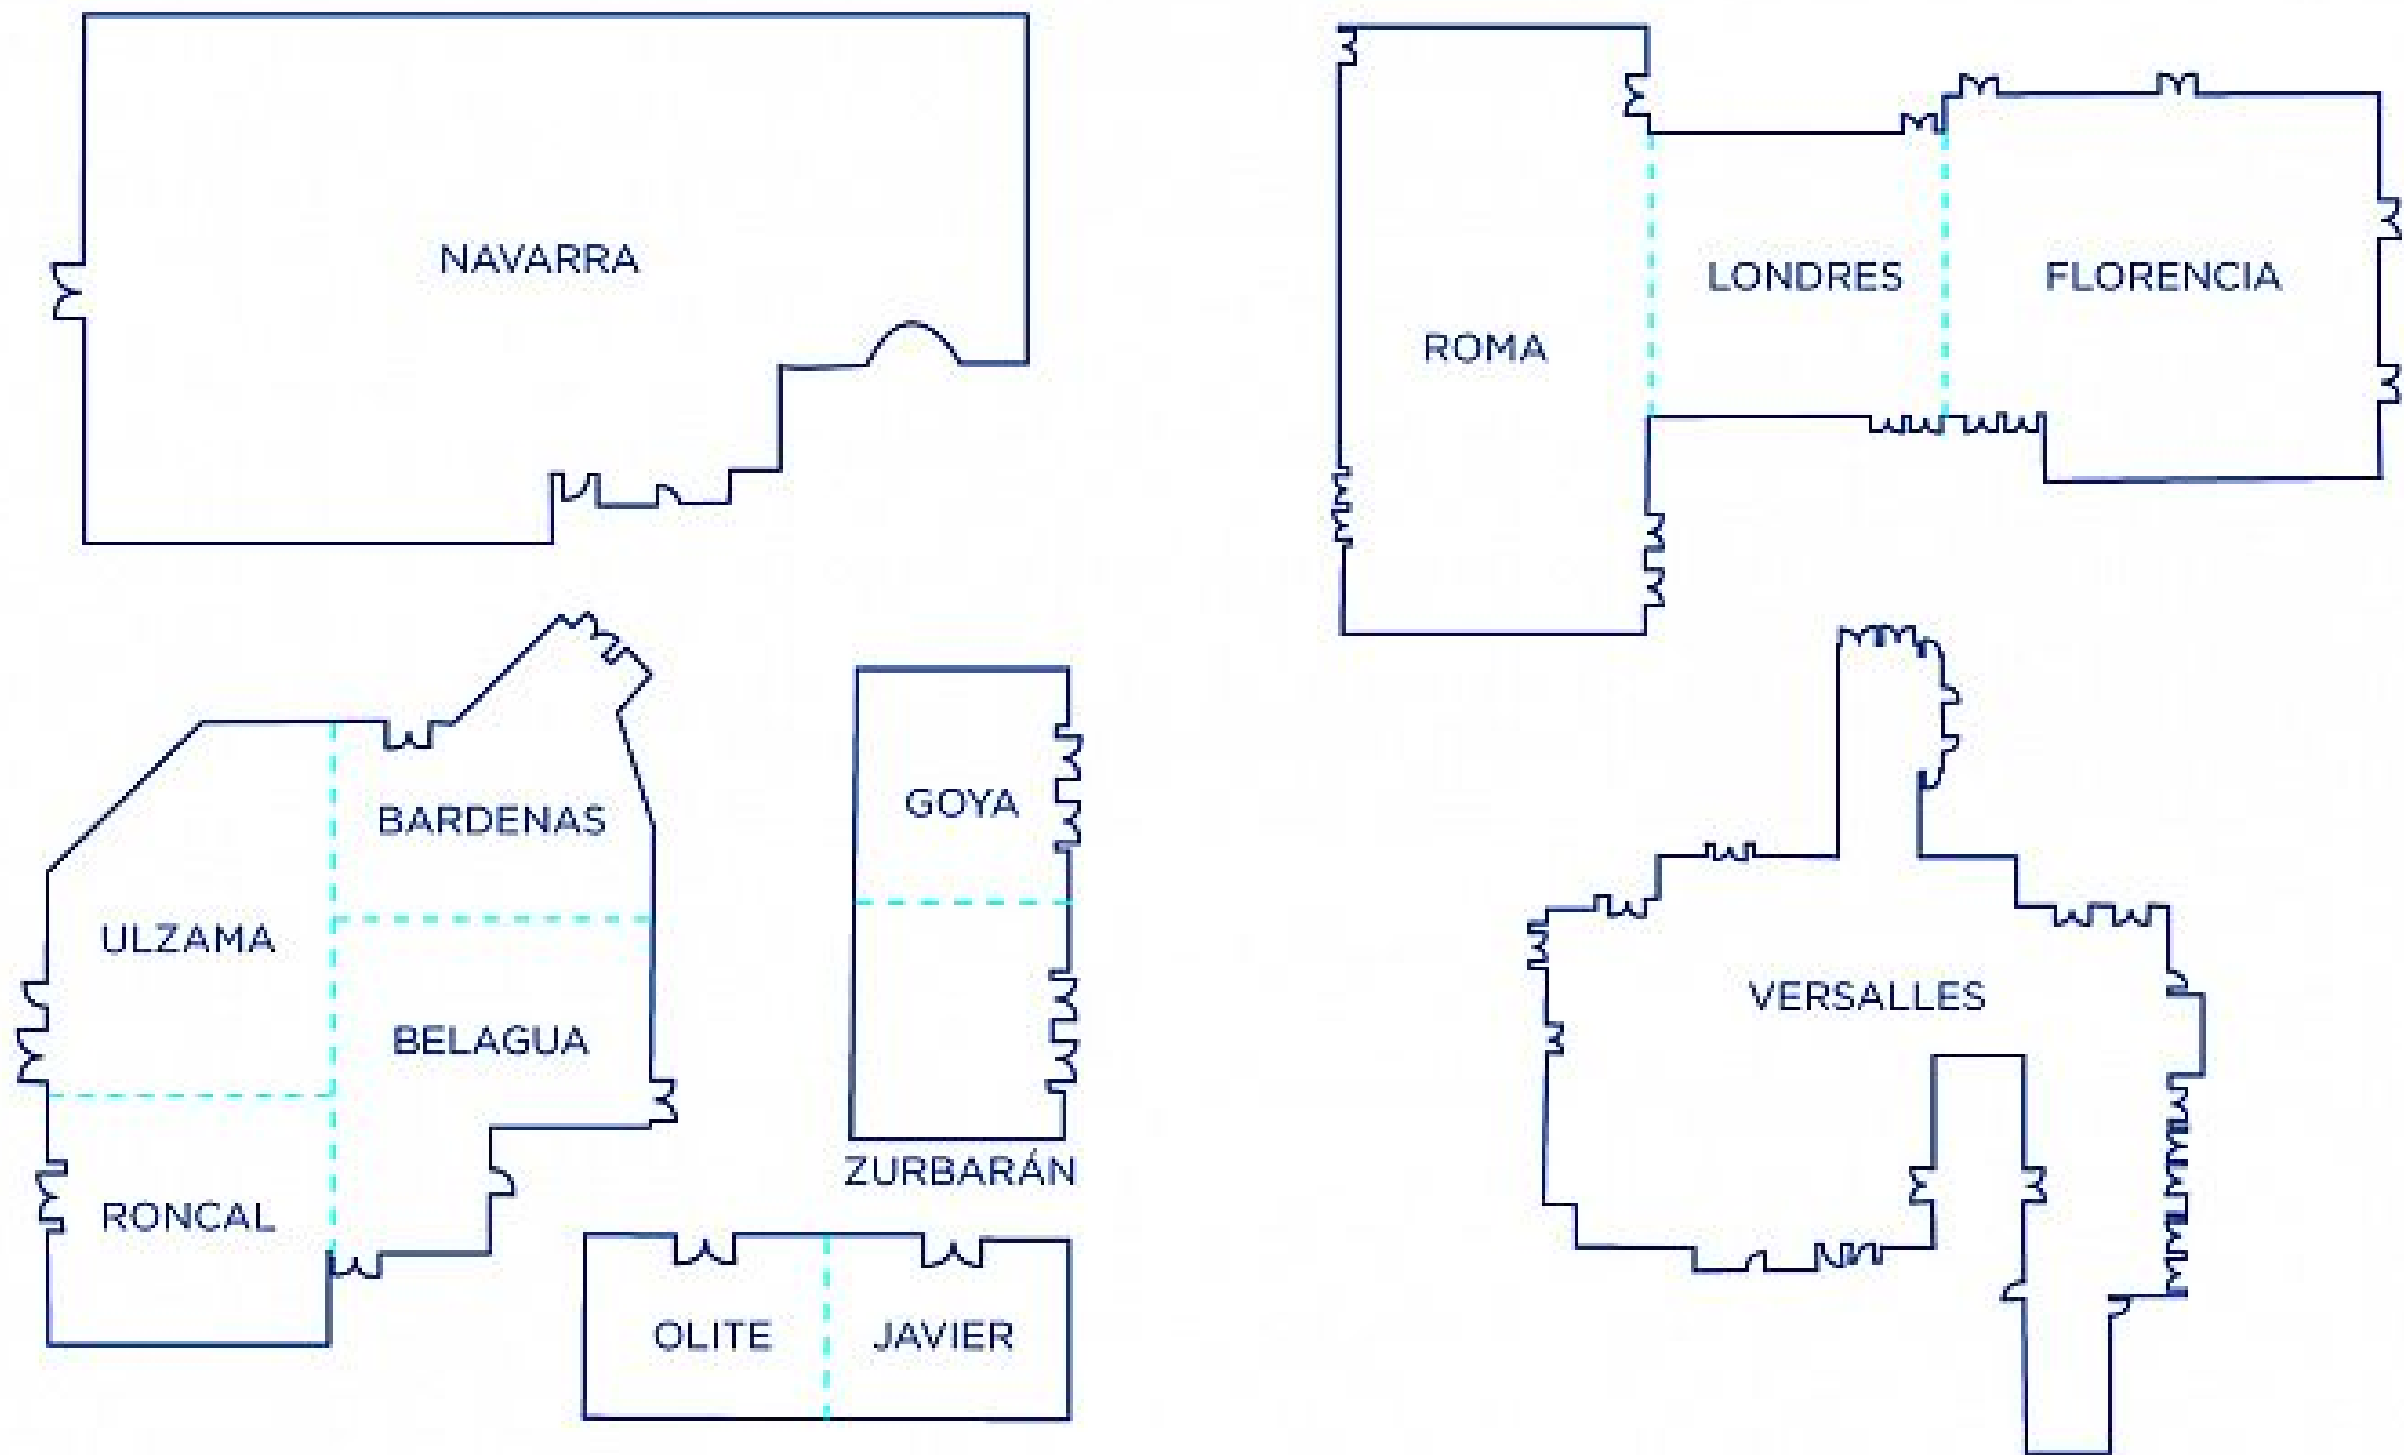

NH PAMPLONA IRUÑA PARK

FUNCTION ROOMS AND THEIR CAPACITIES

FUNCTION ROOM NAME	HEIGHT (m)	AREA (m²)	Cocktail	Square	Dinner	Classroom	Theatre	U-shape	Cabaret	Daylight
Roma	2.8	380	470	110	320	250	520	100	150	☐
Londres	2.8	162	190	60	170	65	190	65	75	☐
Florencias	2.8	313	250	80	185	180	318	75	75	☐
2+3+4	2.8	855	910	-	900	600	1300	-	400	☐
Navarra	2.8	325	250	55	200	76	150	65	75	☐
Ulzama	2.8	81	75	18	52	44	90	25	24	☐
Bardenas	2.8	60	75	23	45	22	60	18	20	☐
Roncal	2.8	65	55	18	45	34	60	23	20	☐
Belagua	2.8	63	55	18	45	34	70	17	20	☐
Valles	2.8	280	275	70	190	160	270	70	90	☐
Goya	2.8	37	20	20	20	18	25	12	9	☐
Zurbarán	2.8	37	20	20	20	18	25	12	9	☐